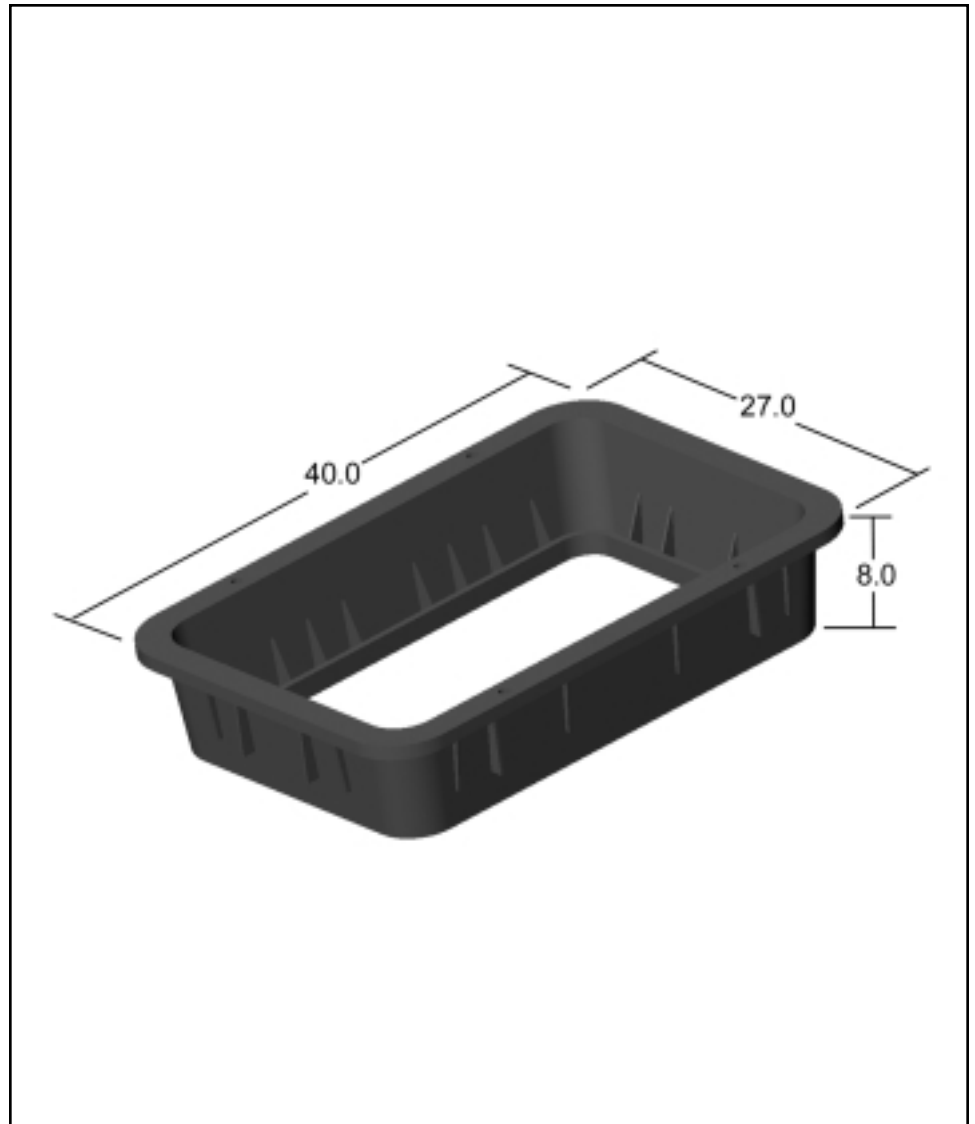

# Series 1730 - 8" Bottom Extension

## PRODUCT FEATURES

- For use as a bottom extension for 1730-18" body.
- 6 locating holes for easy assembly.
- Parts will interlock top to top, or bottom to bottom to increase box depth in multiples of 8".

8" BOTTOM EXTENSION • 22 per pallet

Catalog Number	Description	Weight
1730-X	8" High Bottom Extension	12.50 Lbs.